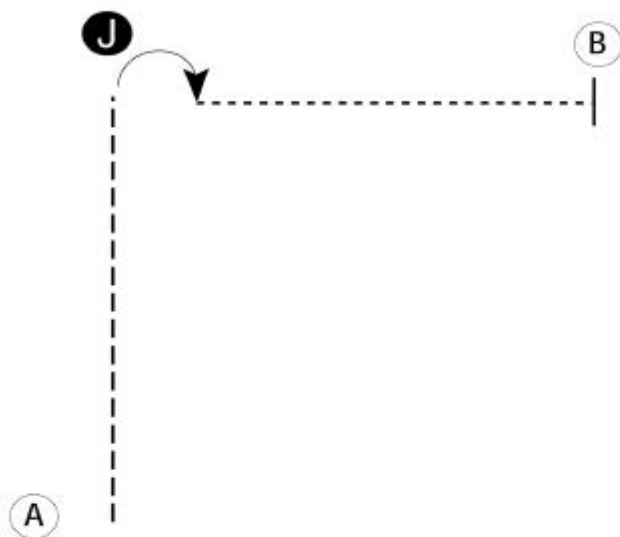

Leadline Showmanship All Shows

Be ready at A.

1. Trot from A to Judge.
2. Stop and set up for inspection.
3. When dismissed, perform a 90 degree turn.
4. Walk away from judge to B.
5. Stop at B.
6. Follow the instructions of your ring steward.

[S/WT-8]

Pattern Provided by: