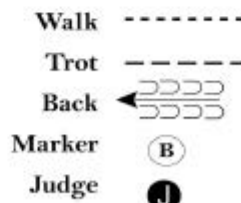

Leadline Showmanship All Shows

Be ready at A.

1. Trot from A to Judge.
2. Stop and set up for inspection.
3. When dismissed, perform a 90 degree turn.
4. Walk away from judge to B.
5. Stop at B.
6. Follow the instructions of your ring steward.