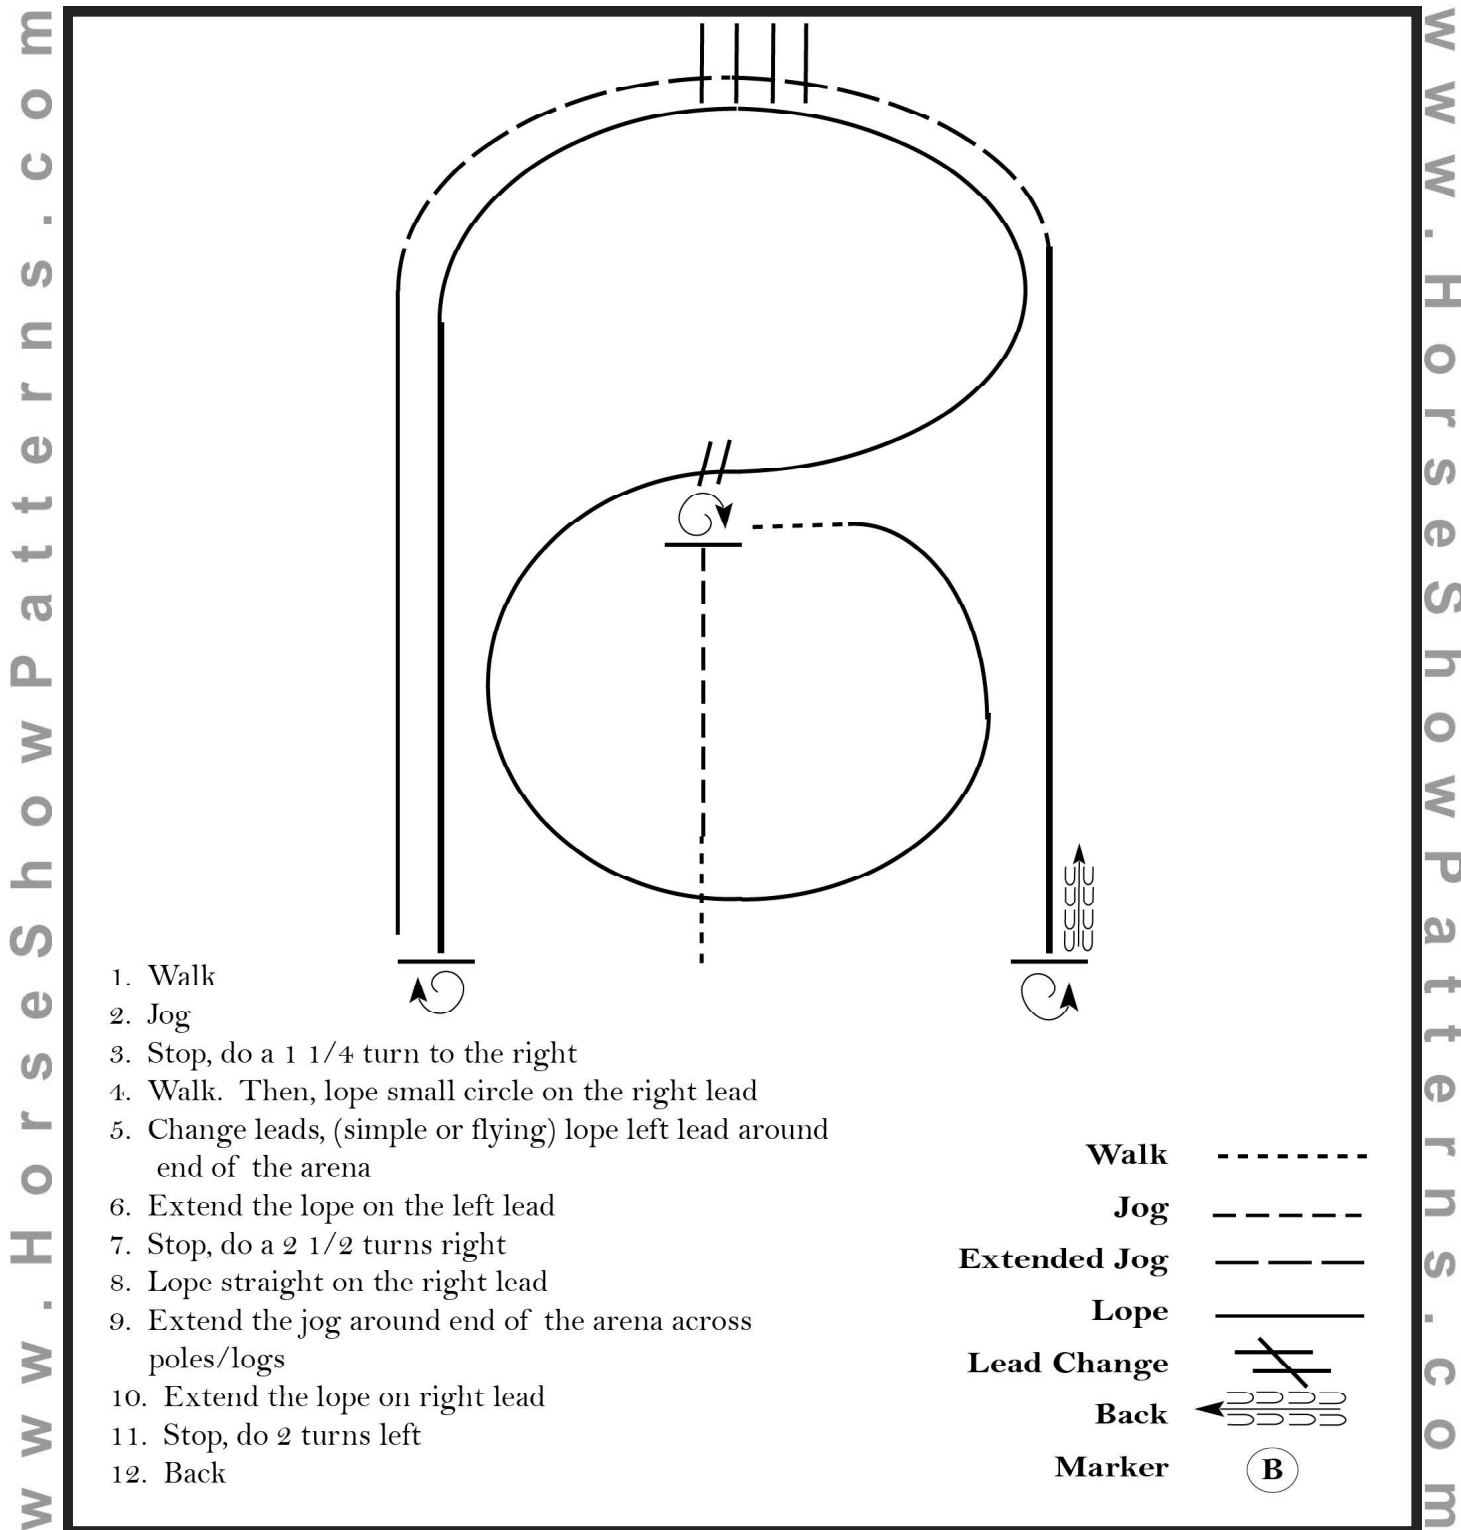

June 1-2, 2024

Ranch Riding

WJ Exhibitors - Ext Jog where lope is indicated

1. Walk
2. Jog
3. Stop, do a 1 1/4 turn to the right
4. Walk. Then, lope small circle on the right lead
5. Change leads, (simple or flying) lope left lead around end of the arena
6. Extend the lope on the left lead
7. Stop, do a 2 1/2 turns right
8. Lope straight on the right lead
9. Extend the jog around end of the arena across poles/logs
10. Extend the lope on right lead
11. Stop, do 2 turns left
12. Back

Walk	-----
Jog	- - - - -
Extended Jog	-----
Lope	—————
Lead Change	———/———
Back	← — — — —
Marker	ⓑ

[RR/6]

Pattern Provided by:

Show Off Equine Events