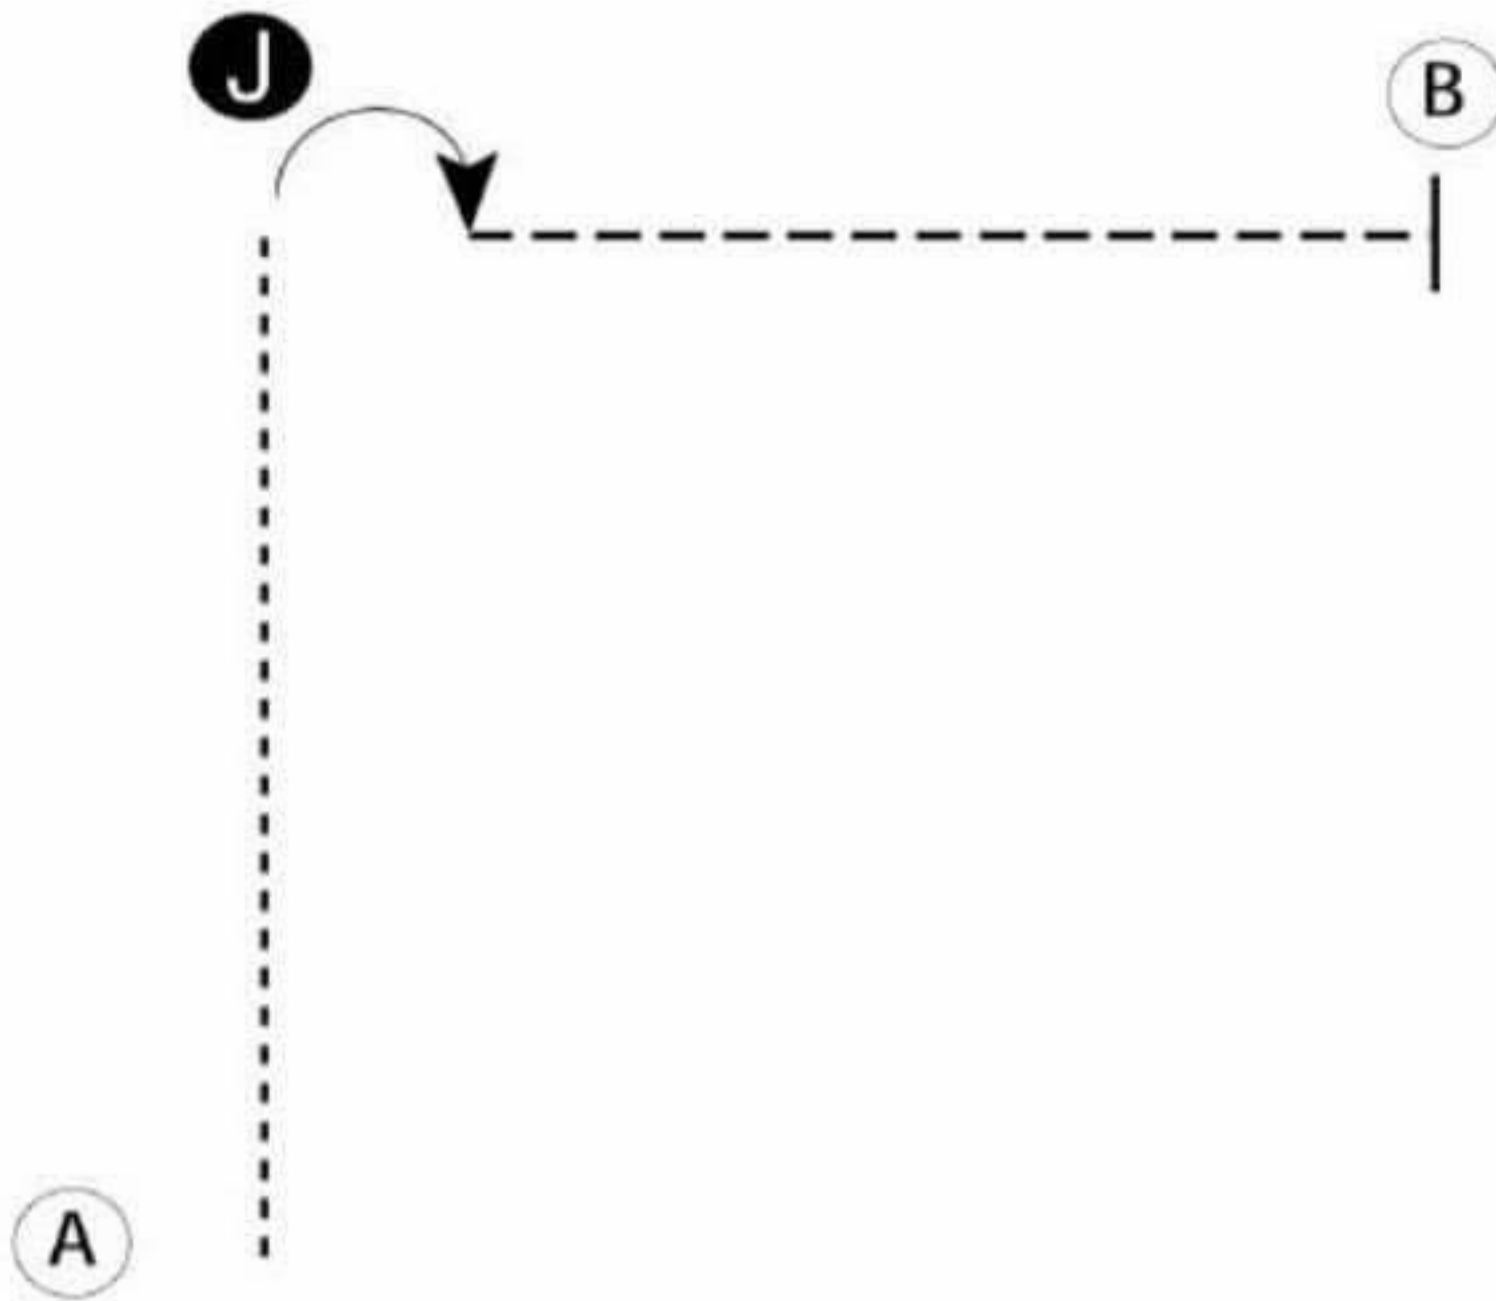

LeadLine Showmanship

Be ready at A.

1. Walk from A to Judge.
2. Stop and set up for inspection.
3. When dismissed, perform a 90 degree turn.
4. Trot away from judge to B.
5. Stop at B.
6. Follow the instructions of your ring steward.

Walk	-----
Trot	- - - - -
Back	← ⊃ ⊃ ⊃ ⊃ ⊃
Marker	⊙ B
Judge	● J